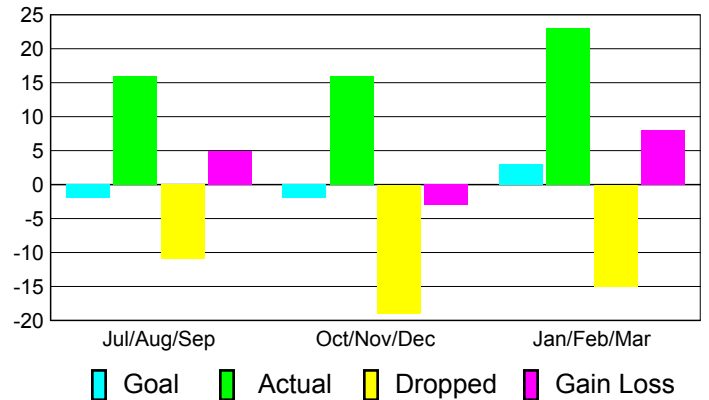

Membership Results 2010-2011

Goal, New, Dropped, Gain/Loss

Comparison of Membership Gain/Loss

Current Year Compared to the Previous Year