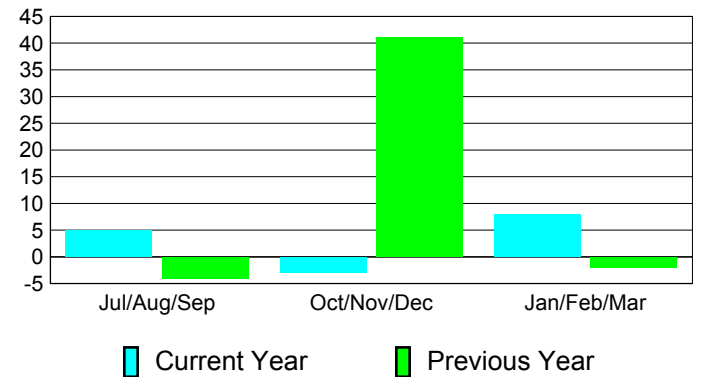

**Membership Results
2010-2011**

**Membership
2009-2010**

Month	Net Memb Goal	Actual New Memb	Actual Dropped Memb	Gain/Loss of Memb	Gain/Loss of Memb
Jul/Aug/Sep	-2	16	-11	5	-4
Oct/Nov/Dec	-2	16	-19	-3	41
Jan/Feb/Mar	3	23	-15	8	-2
Totals	-1	55	-45	10	35

Membership Results 2010-2011

Goal, New, Dropped, Gain/Loss

Comparison of Membership Gain/Loss

Current Year Compared to the Previous Year

Gender Comparison 2010-2011

Jul/Aug/Sep

Oct/Nov/Dec

Jan/Feb/Mar